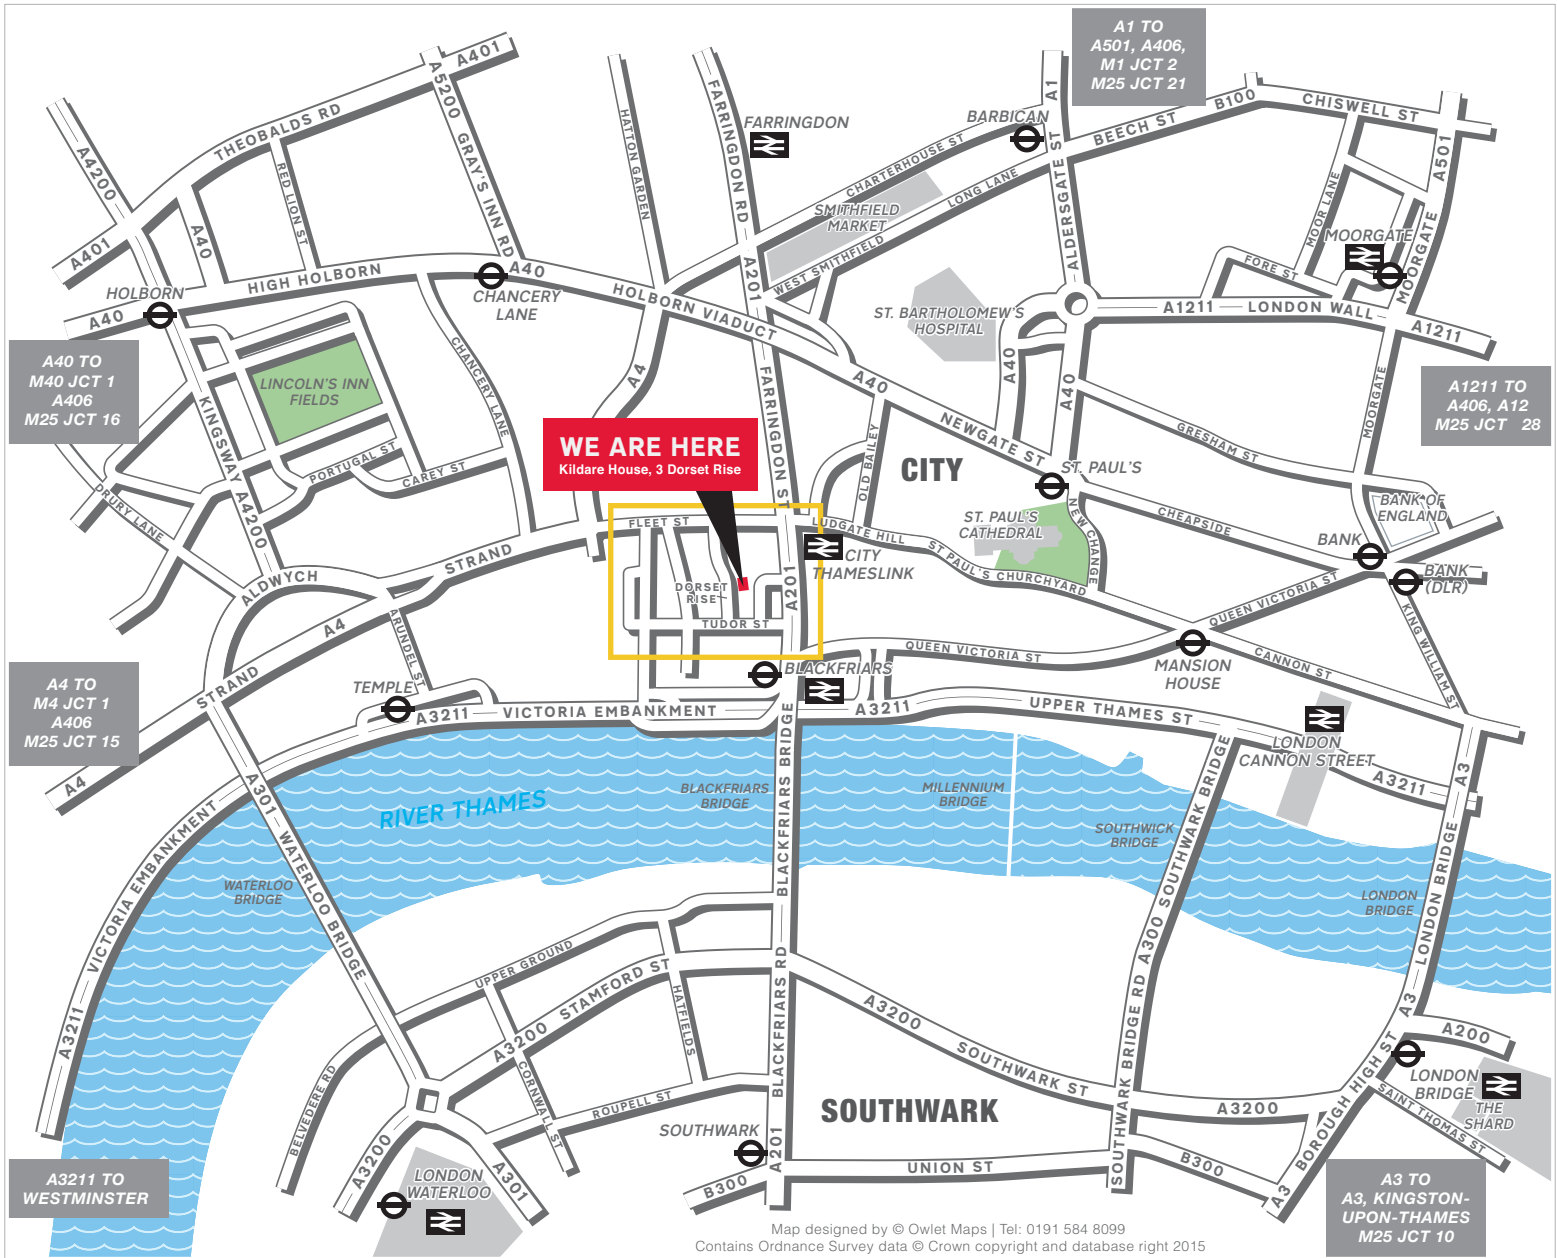

Hewitson Moorhead

Kildare House
 3 Dorset Rise
 London
 EC4Y 8EN

T: (0207) 831 8888
 F: (0207) 936 3635

DX: DX 288 London/Chancery Lane

How to find us

 **By Tube, Blackfriars**
 Approximately 5 minutes walk.

 **By Rail, Blackfriars Station**
 Approximately 5 minutes walk.

Map designed by © Owlet Maps | Tel: 0191 584 8099
 Contains Ordnance Survey data © Crown copyright and database right 2015